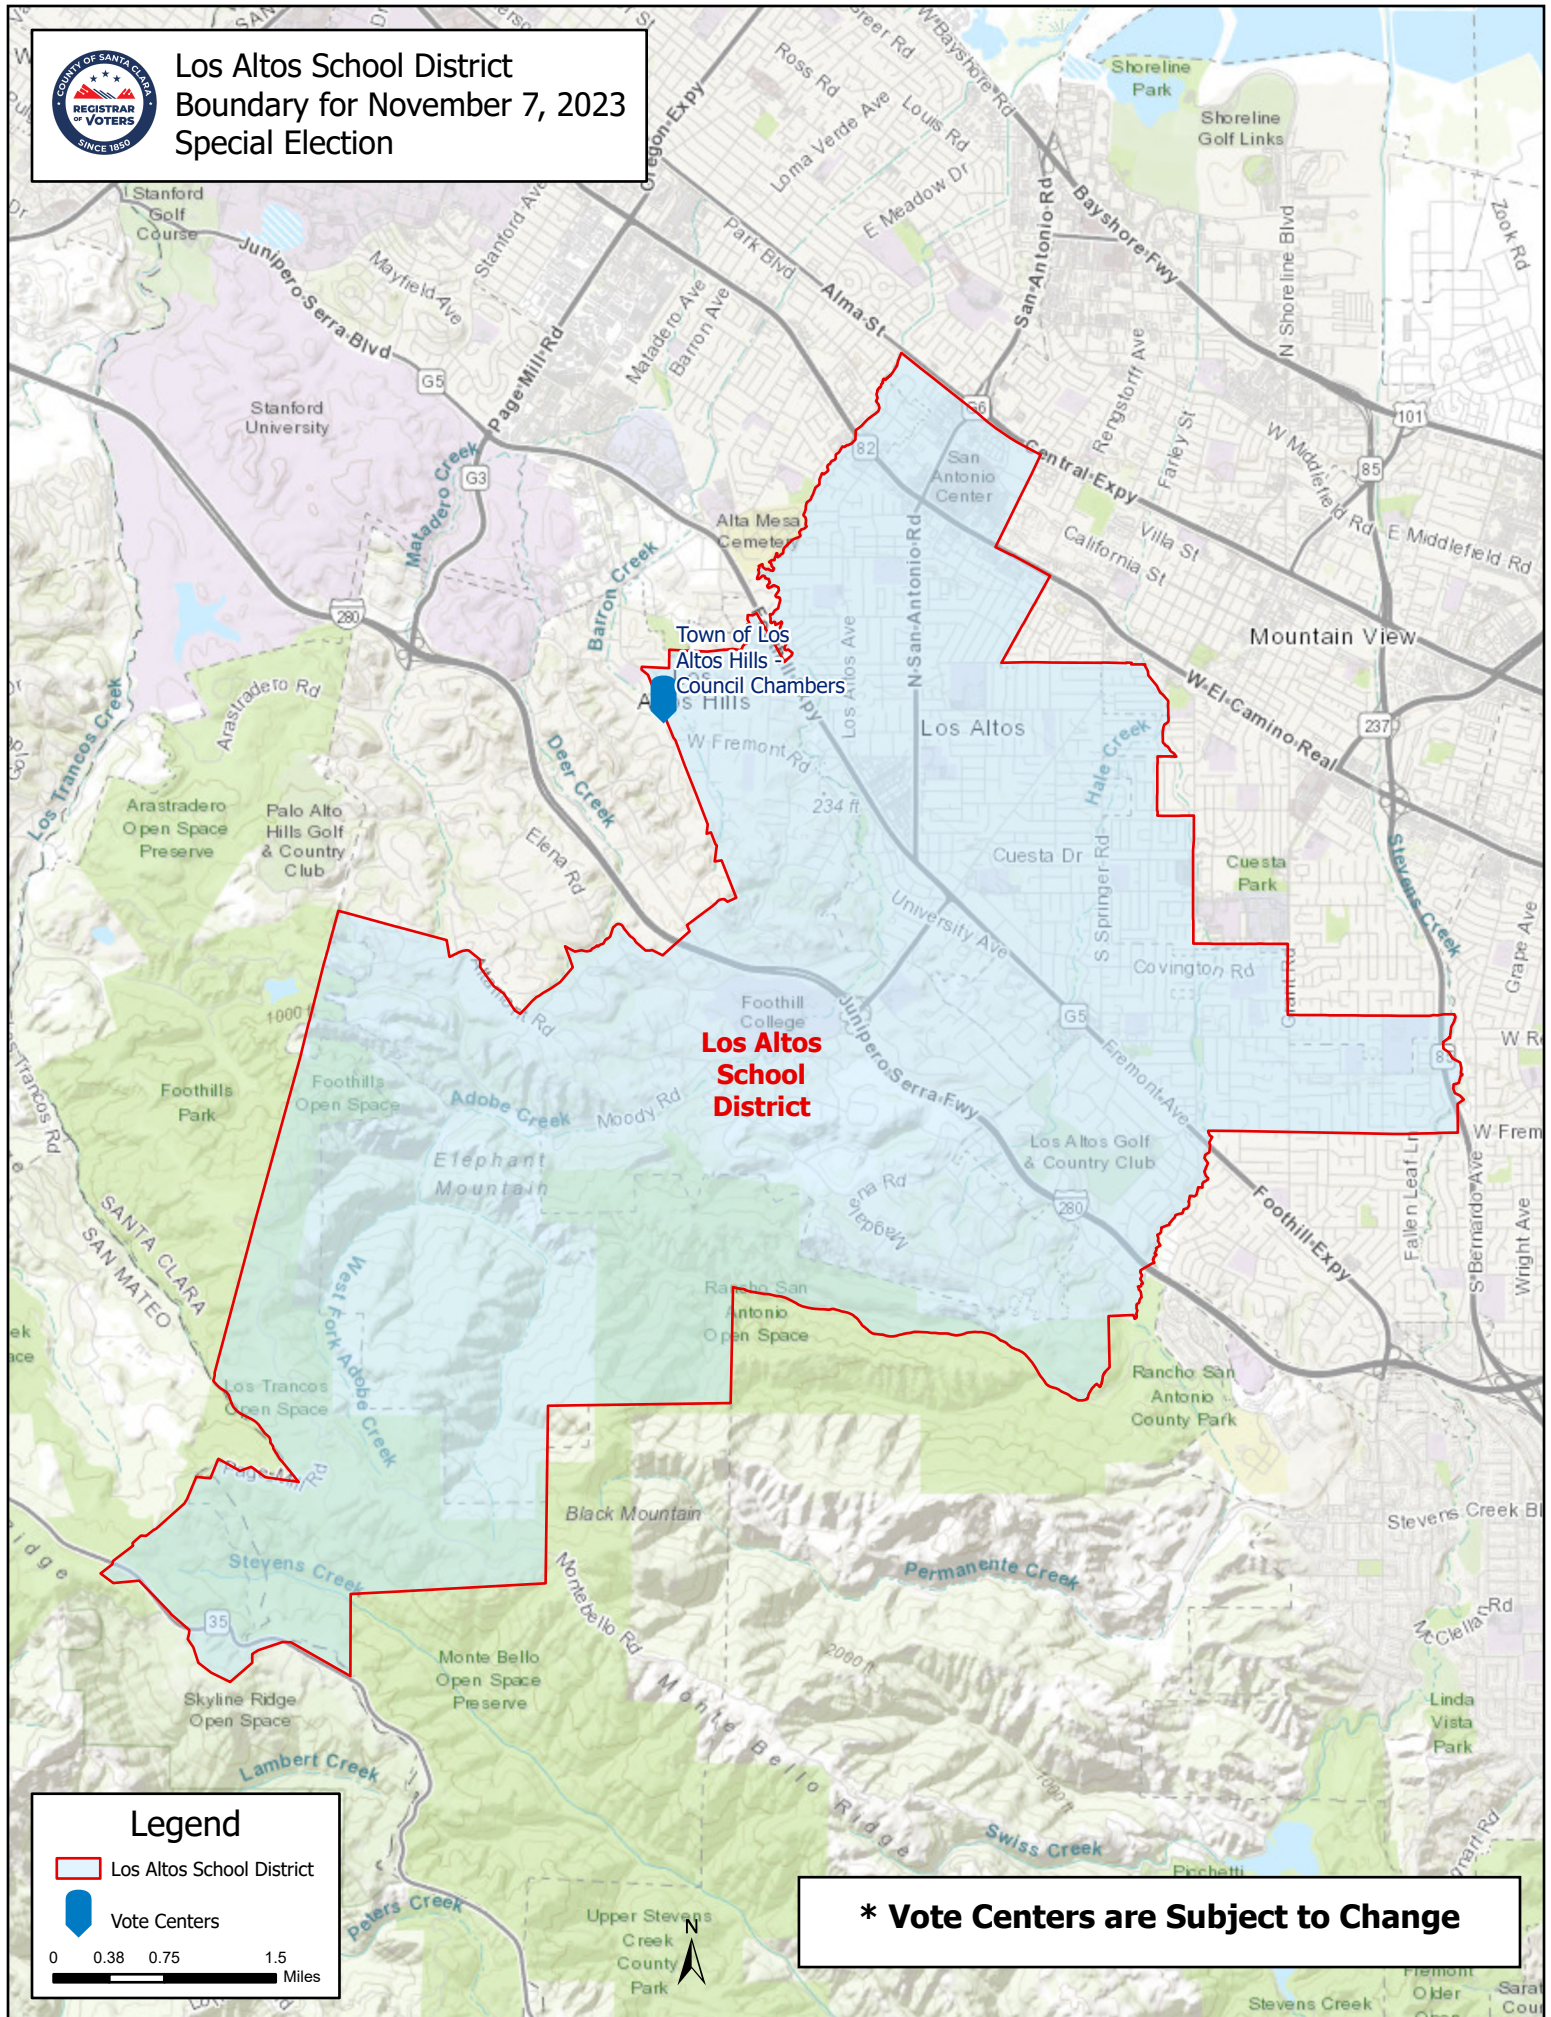

Los Altos School District Boundary for November 7, 2023 Special Election

Town of Los Altos Hills
Council Chambers

**Los Altos
School
District**

Legend

- Los Altos School District
- Vote Centers

0 0.38 0.75 1.5 Miles

*** Vote Centers are Subject to Change**