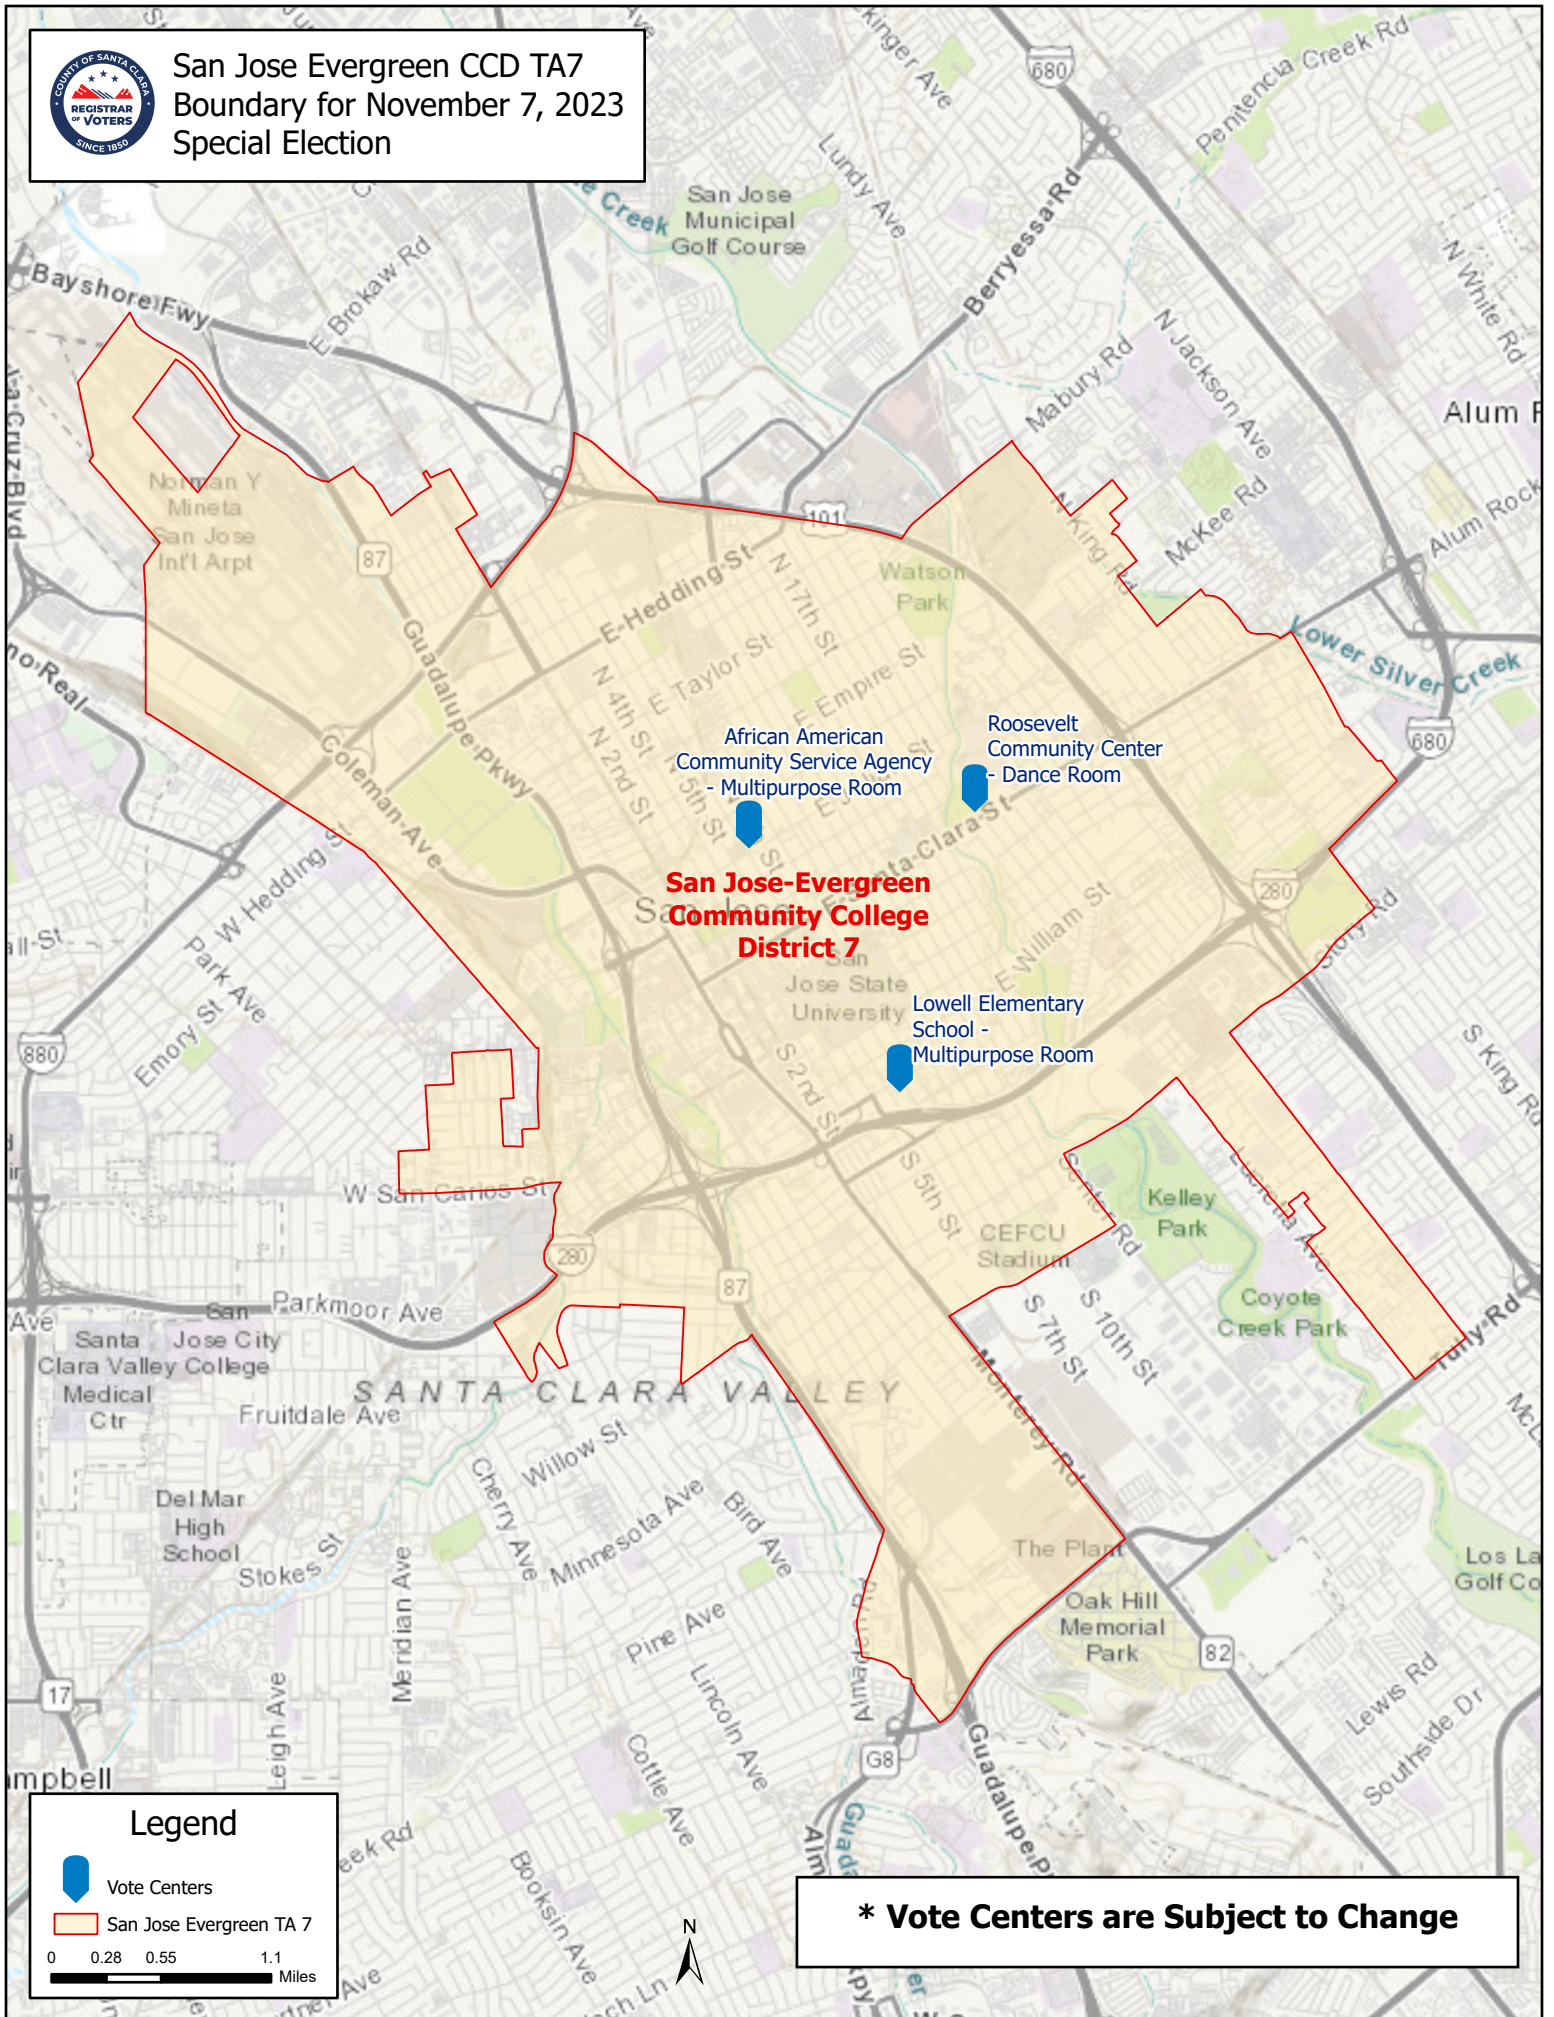

San Jose Evergreen CCD TA7
Boundary for November 7, 2023
Special Election

Legend

- Vote Centers
- San Jose Evergreen TA 7

0 0.28 0.55 1.1 Miles

*** Vote Centers are Subject to Change**