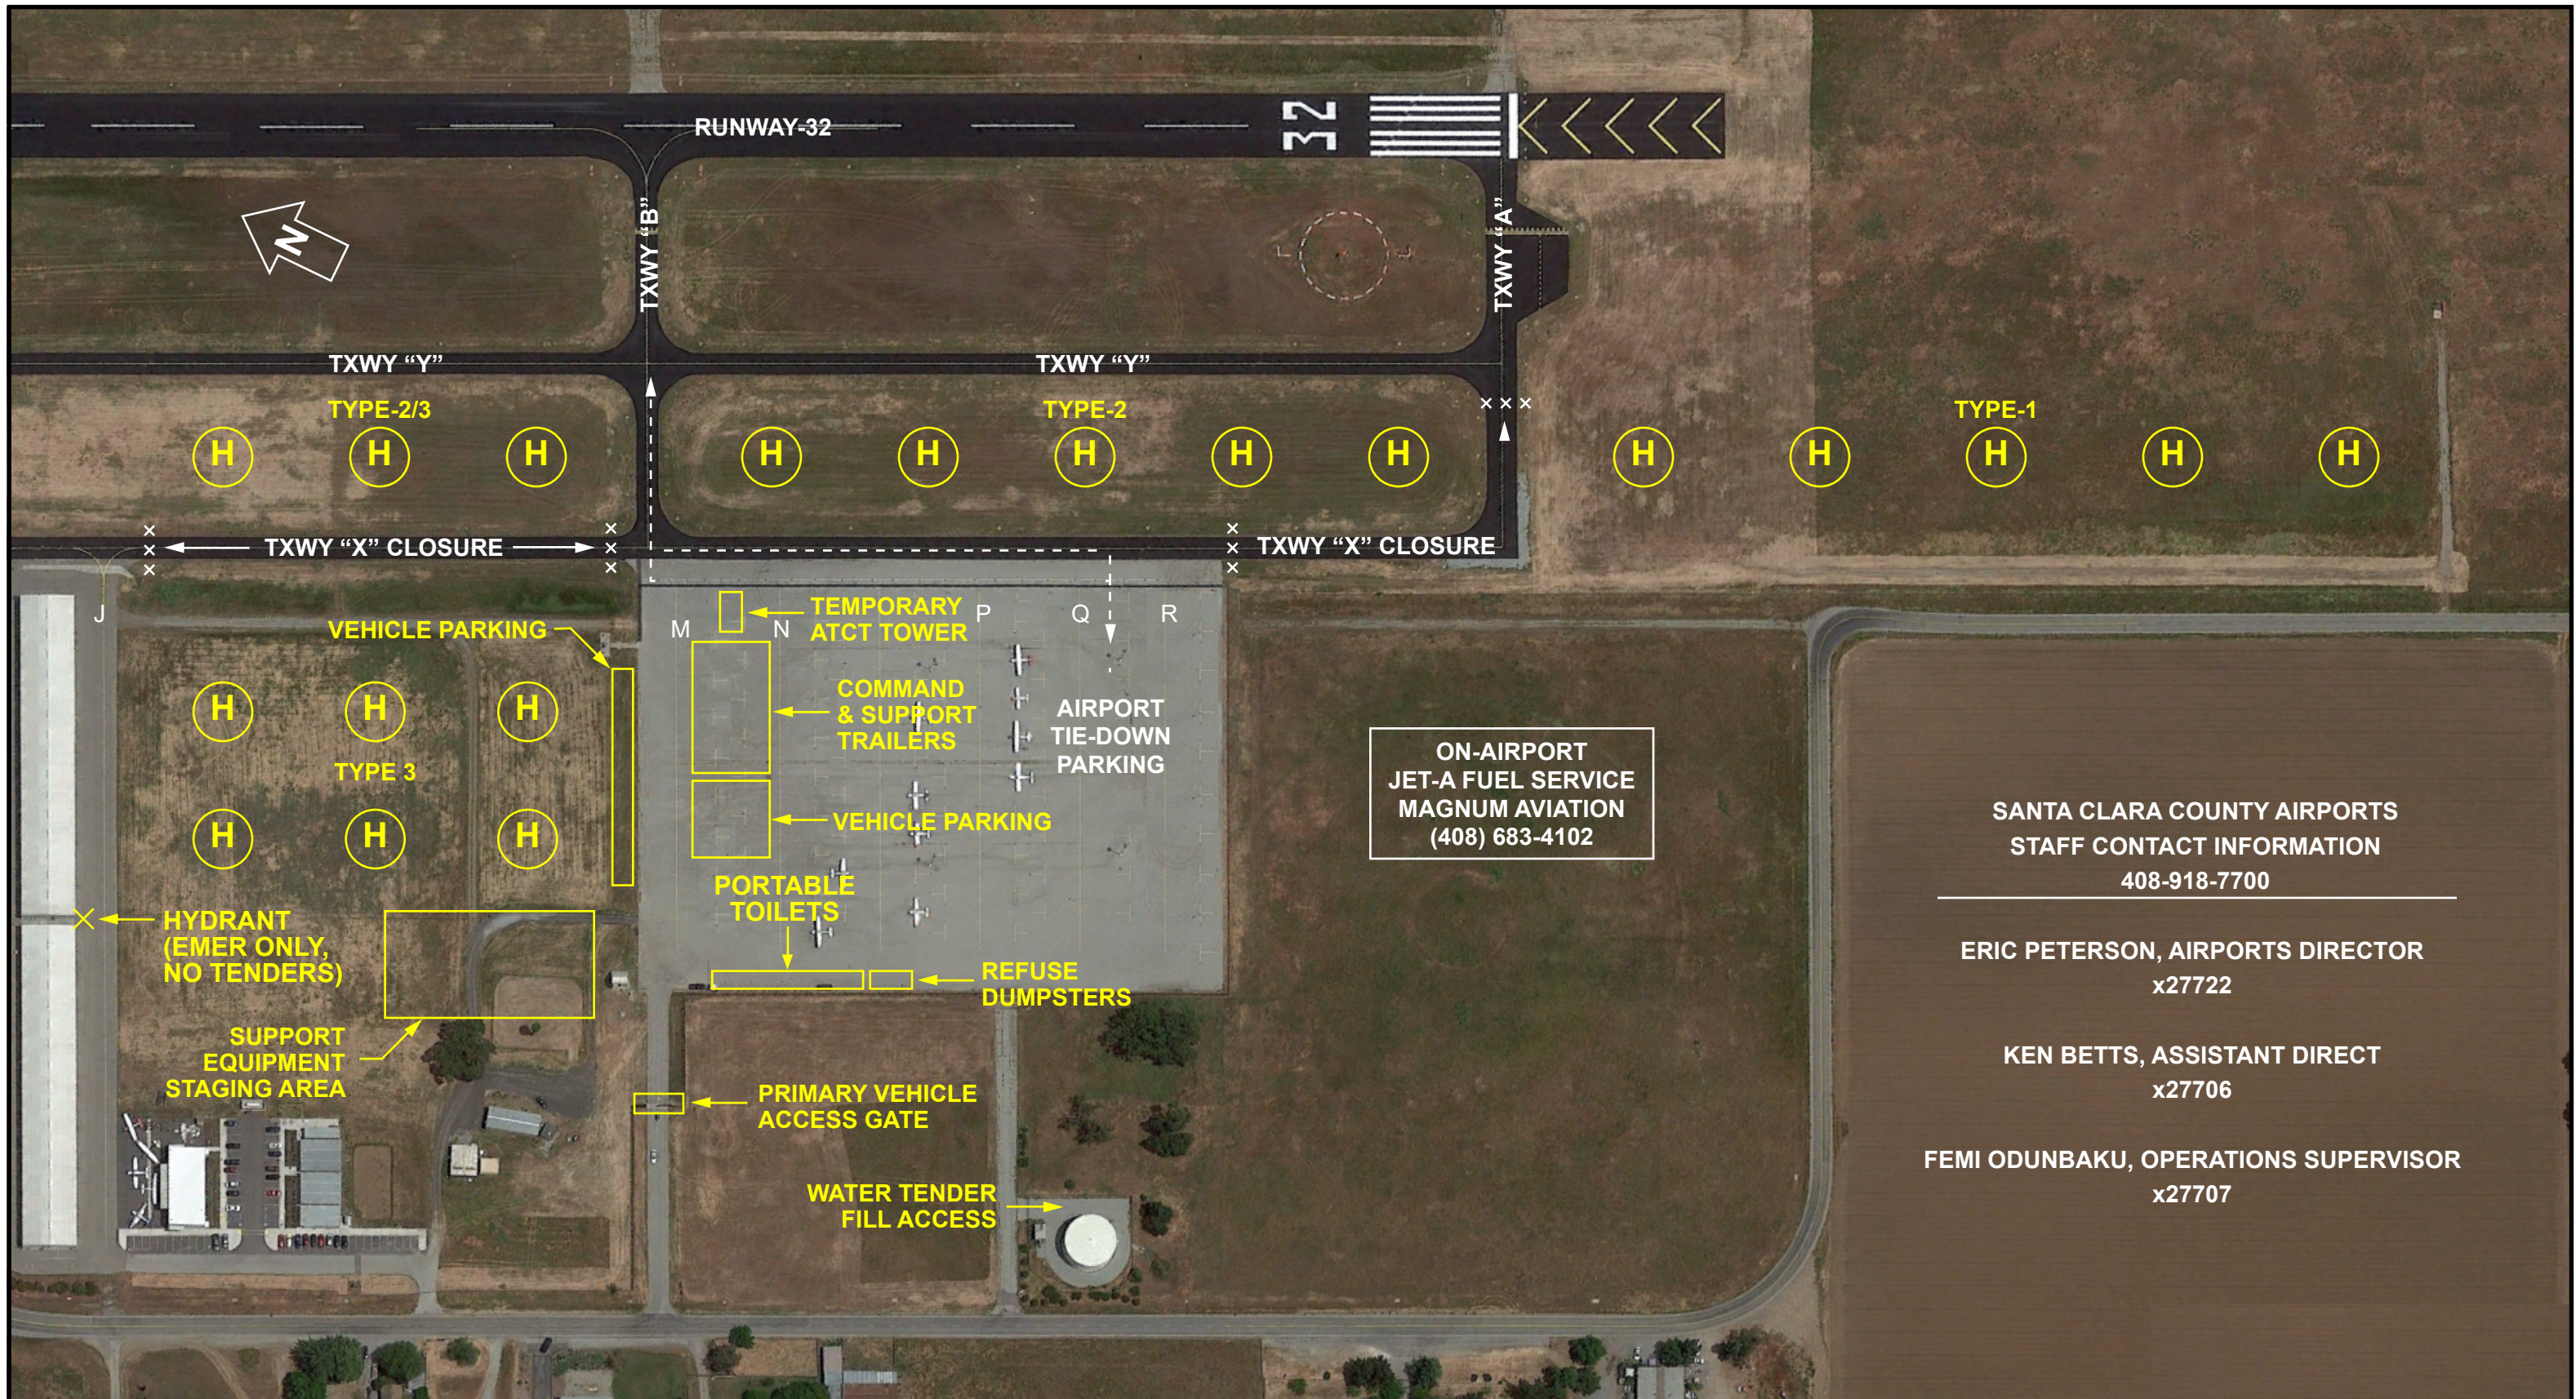

SAN MARTIN AIRPORT (E16) CALFIRE HELITACK BASE GENERAL LAYOUT

SANTA CLARA COUNTY AIRPORTS
STAFF CONTACT INFORMATION
408-918-7700

ERIC PETERSON, AIRPORTS DIRECTOR
x27722

KEN BETTS, ASSISTANT DIRECT
x27706