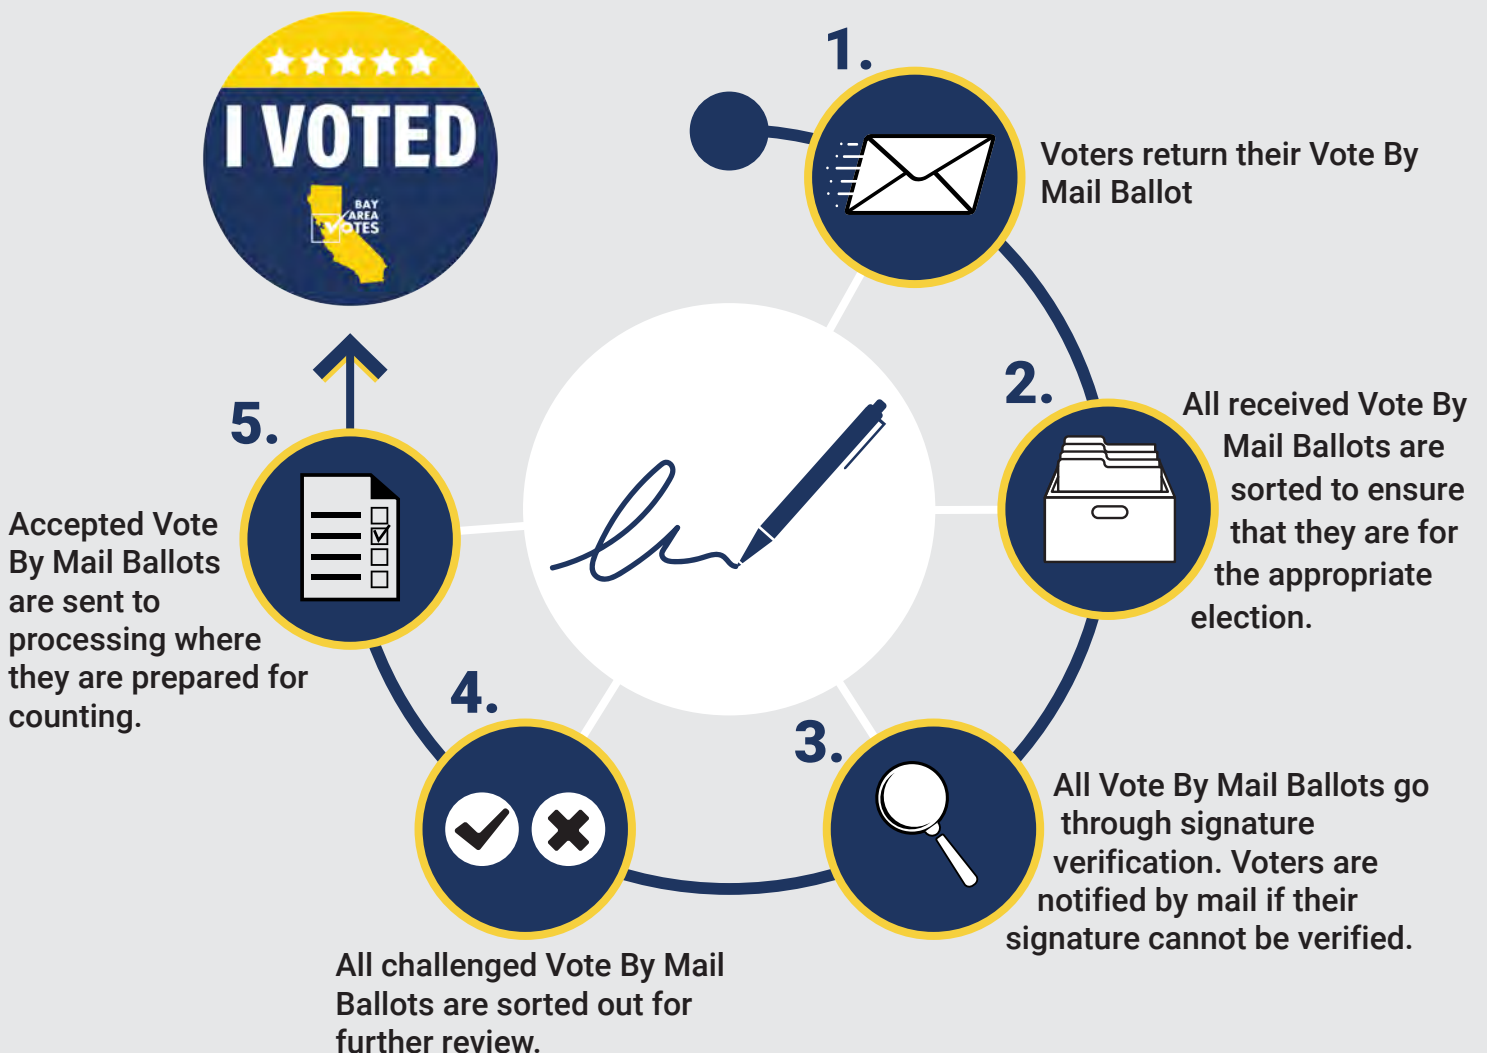

# HOW DO I KNOW MY VOTE WAS COUNTED?

**Registered voters can drop off their voted ballots:**

- In the mail
- In a drop box
- In person
  - At a vote center
  - At a polling place
  - At the Elections Office

**Vote by mail return envelopes contain a unique ID to help with signature verification and ensure voters only vote once.**

## Did you know?

**Voters can track their Vote By Mail Ballots through the entire process with BallotTrax?**

**To learn more, scan this QR code or visit [california.ballottrax.net/voter](https://california.ballottrax.net/voter)**