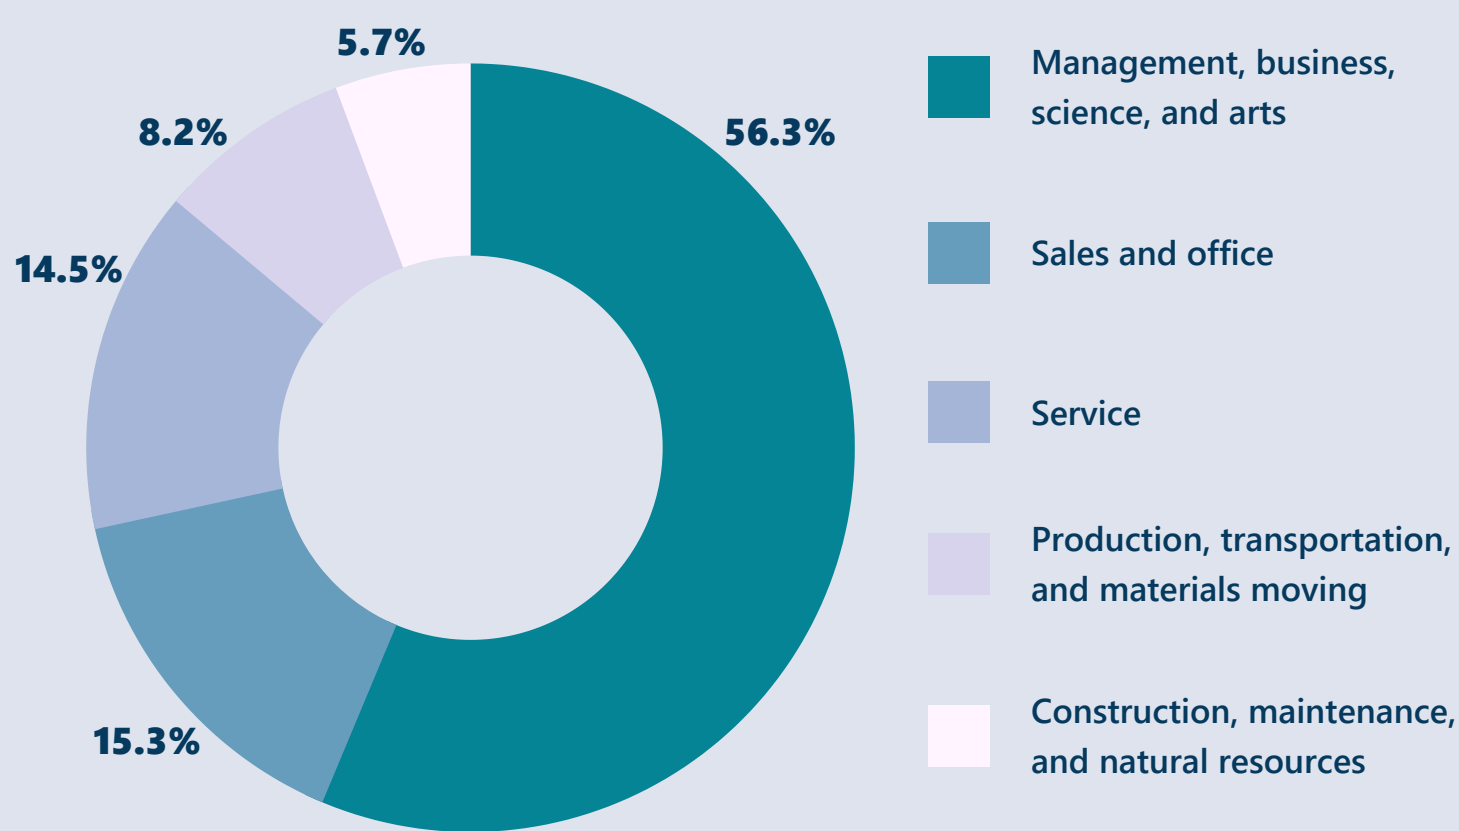

Santa Clara County

2019 Labor Force

Number of people of working age (16+) in Santa Clara County

1,556,732

65.6% of working age (16+) people in Santa Clara County

1,021,216 (65.6%) are employed

Workers (Ages 16+) by Industry

Worker Occupations (Ages 16+)

Family Income and Benefits

Total Families: 452,203

How Santa Clara County Workers Get to Work

Workforce Breakdown by Sex (Ages 16+)

sccfairworkplace.org

Source: U.S. Census Bureau; American Community Survey (ACS); 2019 American Community Survey 1-Year Estimates; Table DP03 Selected Economic Characteristics (16 March 2022)