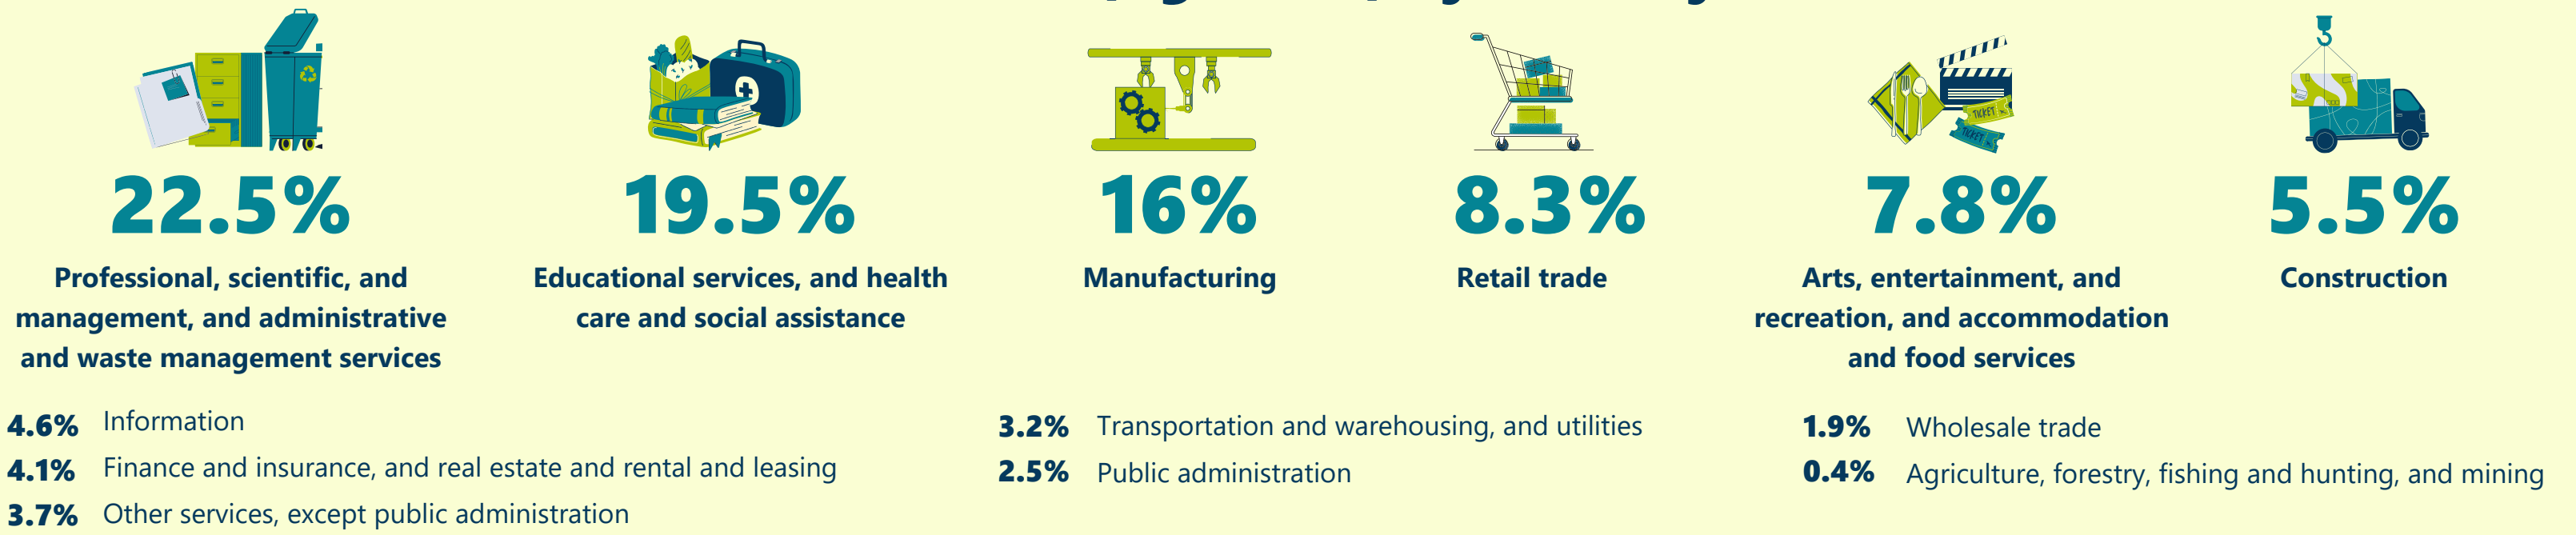

Santa Clara County

2019 Labor Force

Number of people of working age (16+) in Santa Clara County

1,556,732

65.6% of working age (16+) people in Santa Clara County

1,021,216 (65.6%) are employed

Workers (Ages 16+) by Industry

Worker Occupations (Ages 16+)

Family Income and Benefits

Total Families: 452,203

How Santa Clara County Workers Get to Work

Workforce Breakdown by Sex (Ages 16+)

sccfairworkplace.org

Source: U.S. Census Bureau; American Community Survey (ACS); 2019 American Community Survey 1-Year Estimates; Table DP03 Selected Economic Characteristics (16 March 2022)