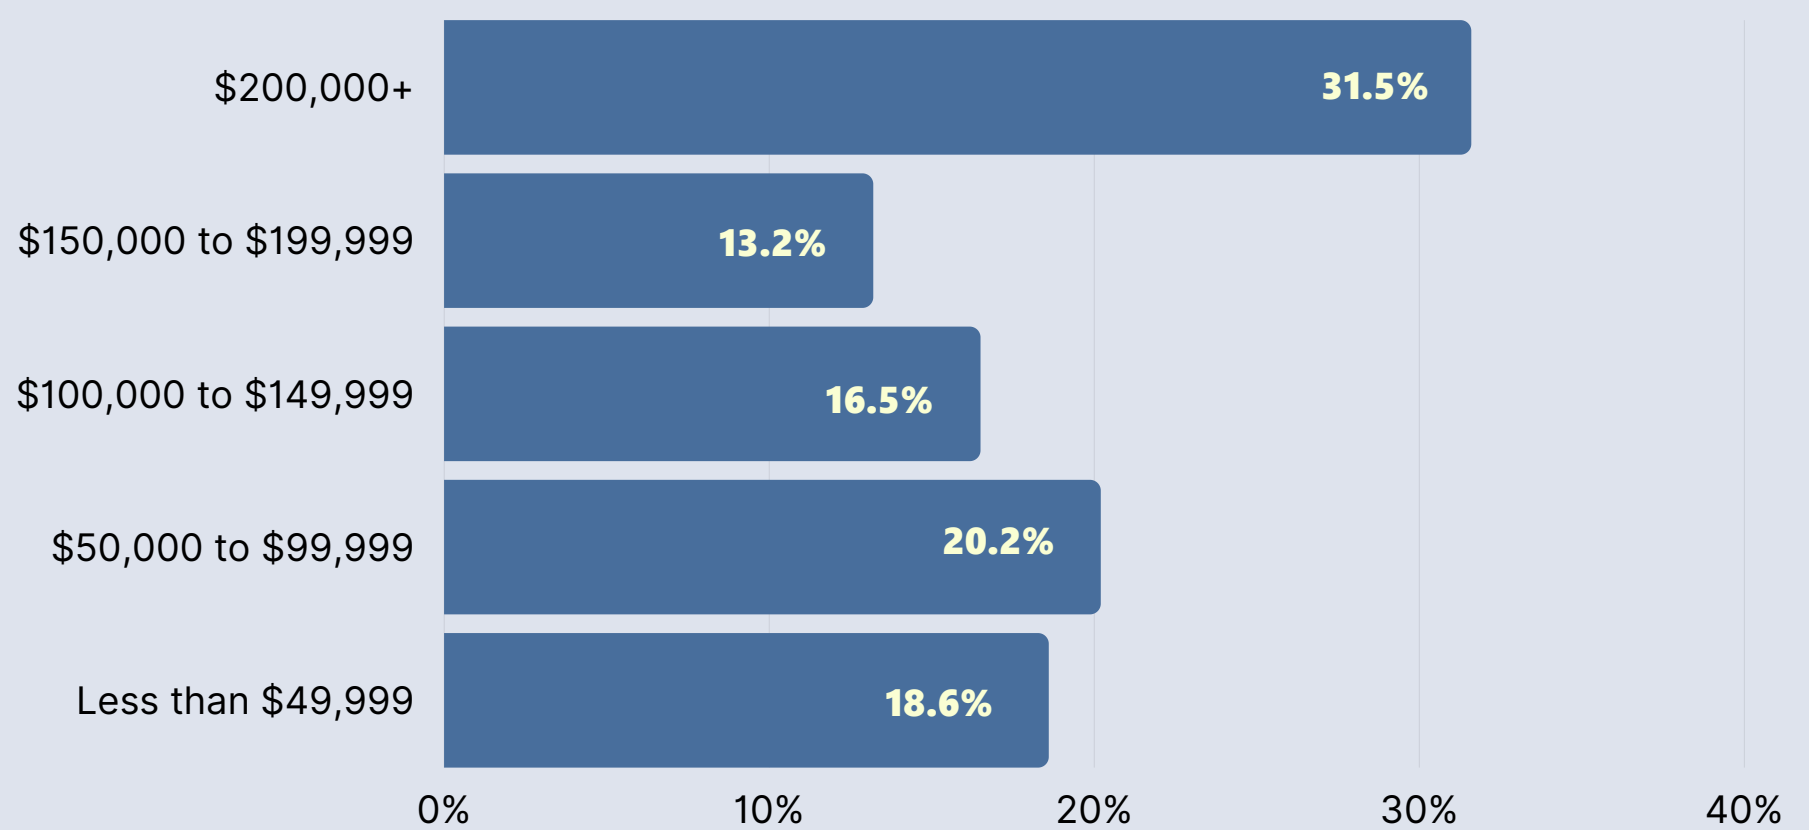

Santa Clara County

2019 Labor Force

Number of people of working age (16+) in Santa Clara County

1,556,732

65.6% of working age (16+) people in Santa Clara County

1,021,216 (65.6%) are employed

Workers (Ages 16+) by Industry

Worker Occupations (Ages 16+)

Family Income and Benefits

Total Families: 452,203

How Santa Clara County Workers Get to Work

Workforce Breakdown by Sex (Ages 16+)

sccfairworkplace.org

Source: U.S. Census Bureau; American Community Survey (ACS); 2019 American Community Survey 1-Year Estimates; Table DP03 Selected Economic Characteristics (16 March 2022)