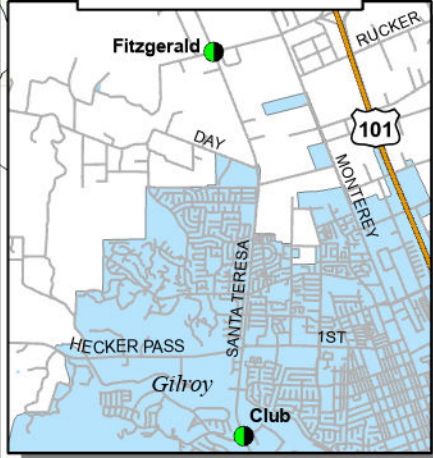

Intersections with Adaptive Bicycle Timing

South County

Legend

- Bike Detection for All Approaches
- Bike Detection for Some Approaches
- Under Construction
- Under Design
- Under Design VTA/LRT
- Other Signals
- Expressways