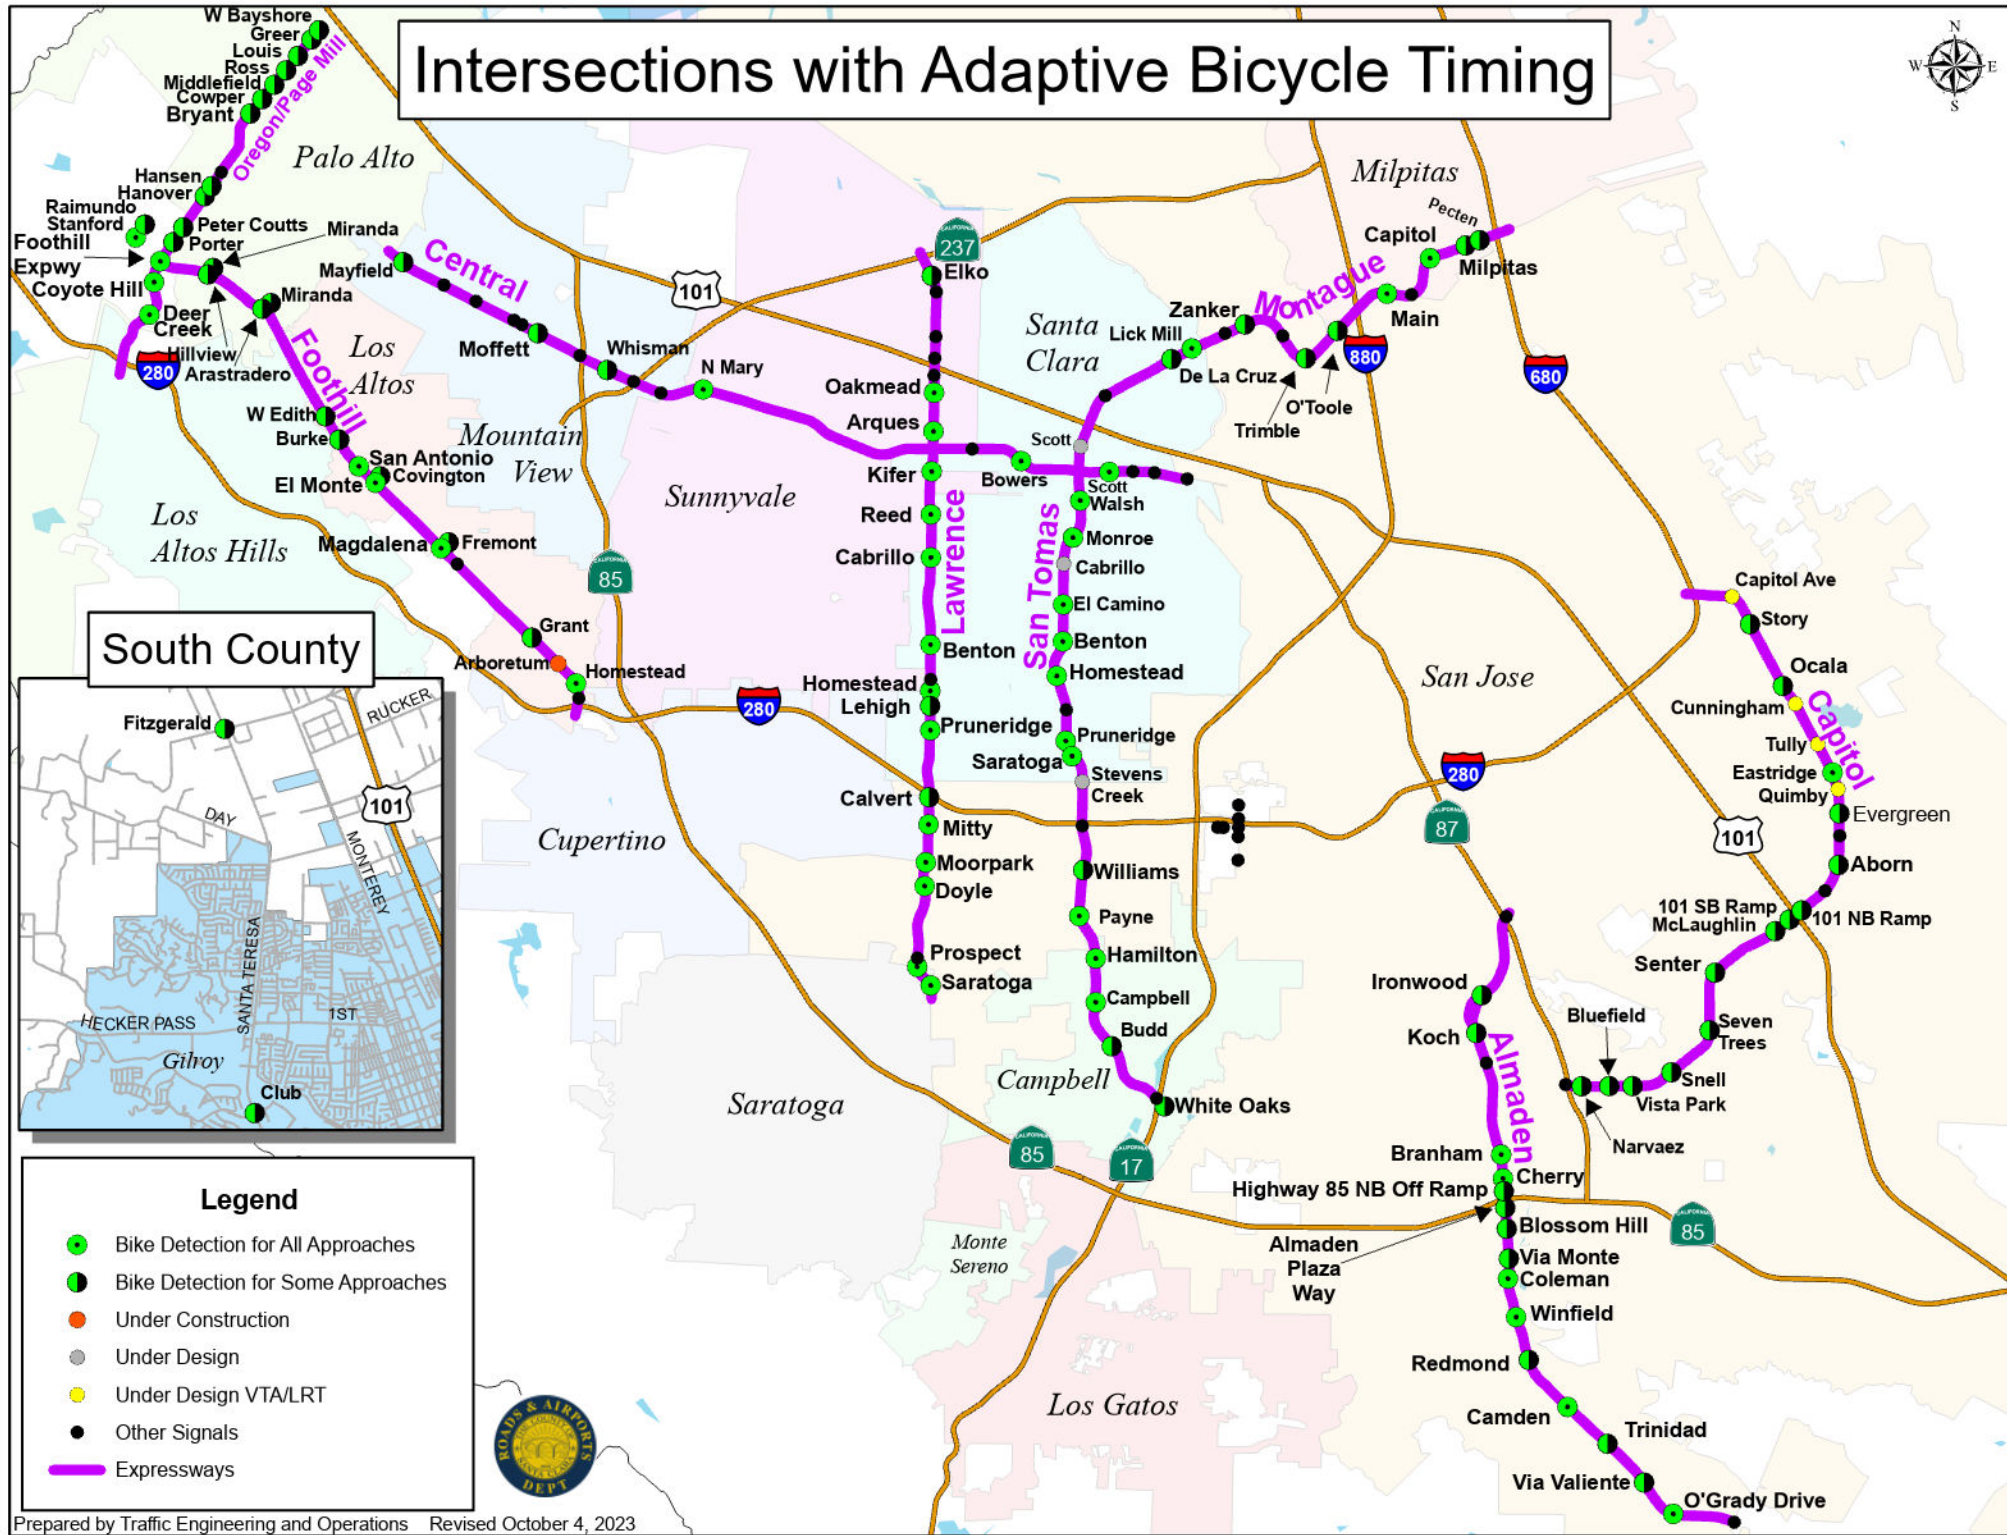

Intersections with Adaptive Bicycle Timing

South County

Legend

- Bike Detection for All Approaches
- Bike Detection for Some Approaches
- Under Construction
- Under Design
- Under Design VTA/LRT
- Other Signals
- Expressways