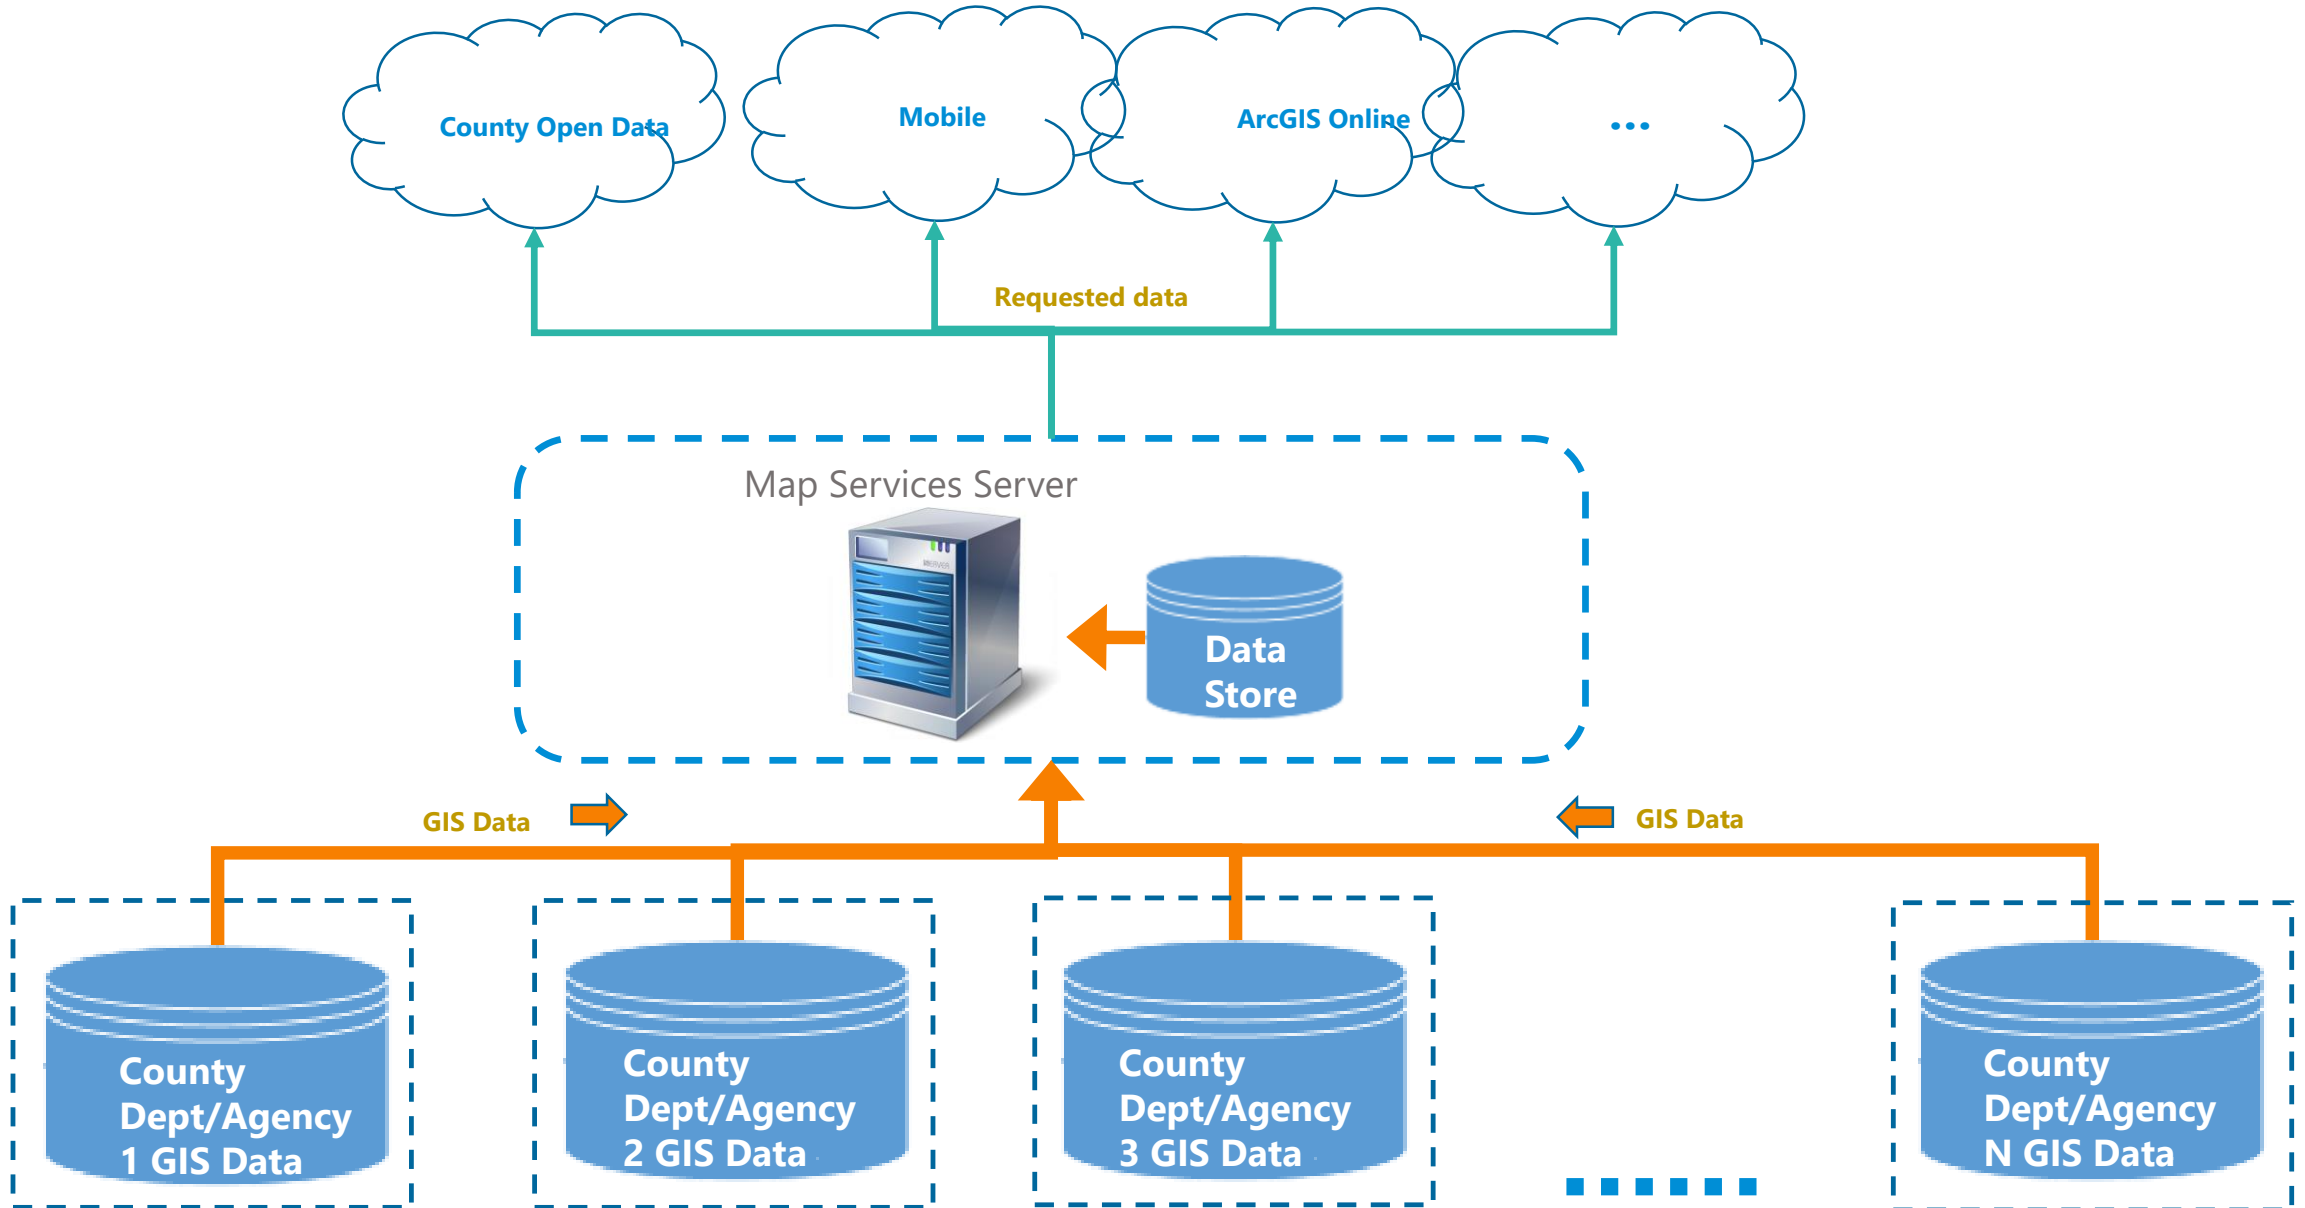

TECHNOLOGY
SERVICES AND SOLUTIONS

GISHUB – GIS Data Repository

11/13/2019

GISHUB Background and Objectives

- Platform for sharing the County's **GIS data** with the **public**
- **Single data repository** where public can search, consume, or download all publicly available GIS data provided by the County organizations.
- Initiated by the County Enterprise GIS Steering Committee and tasked to the GIS Data Working Group.
- Currently, it is operation ready pending final review and approval before go-live.

Santa Clara County GISHUB Environment

Access Methods

- Map service/REST API
- Open data portal (Socrata)
- ArcGIS Online
- ArcMap, ArcGIS Pro

Demo

- Map service/REST API ([*REST endpoint link*](#))
- Open data portal (Socrata)
- ArcGIS Online
- ArcGIS Pro